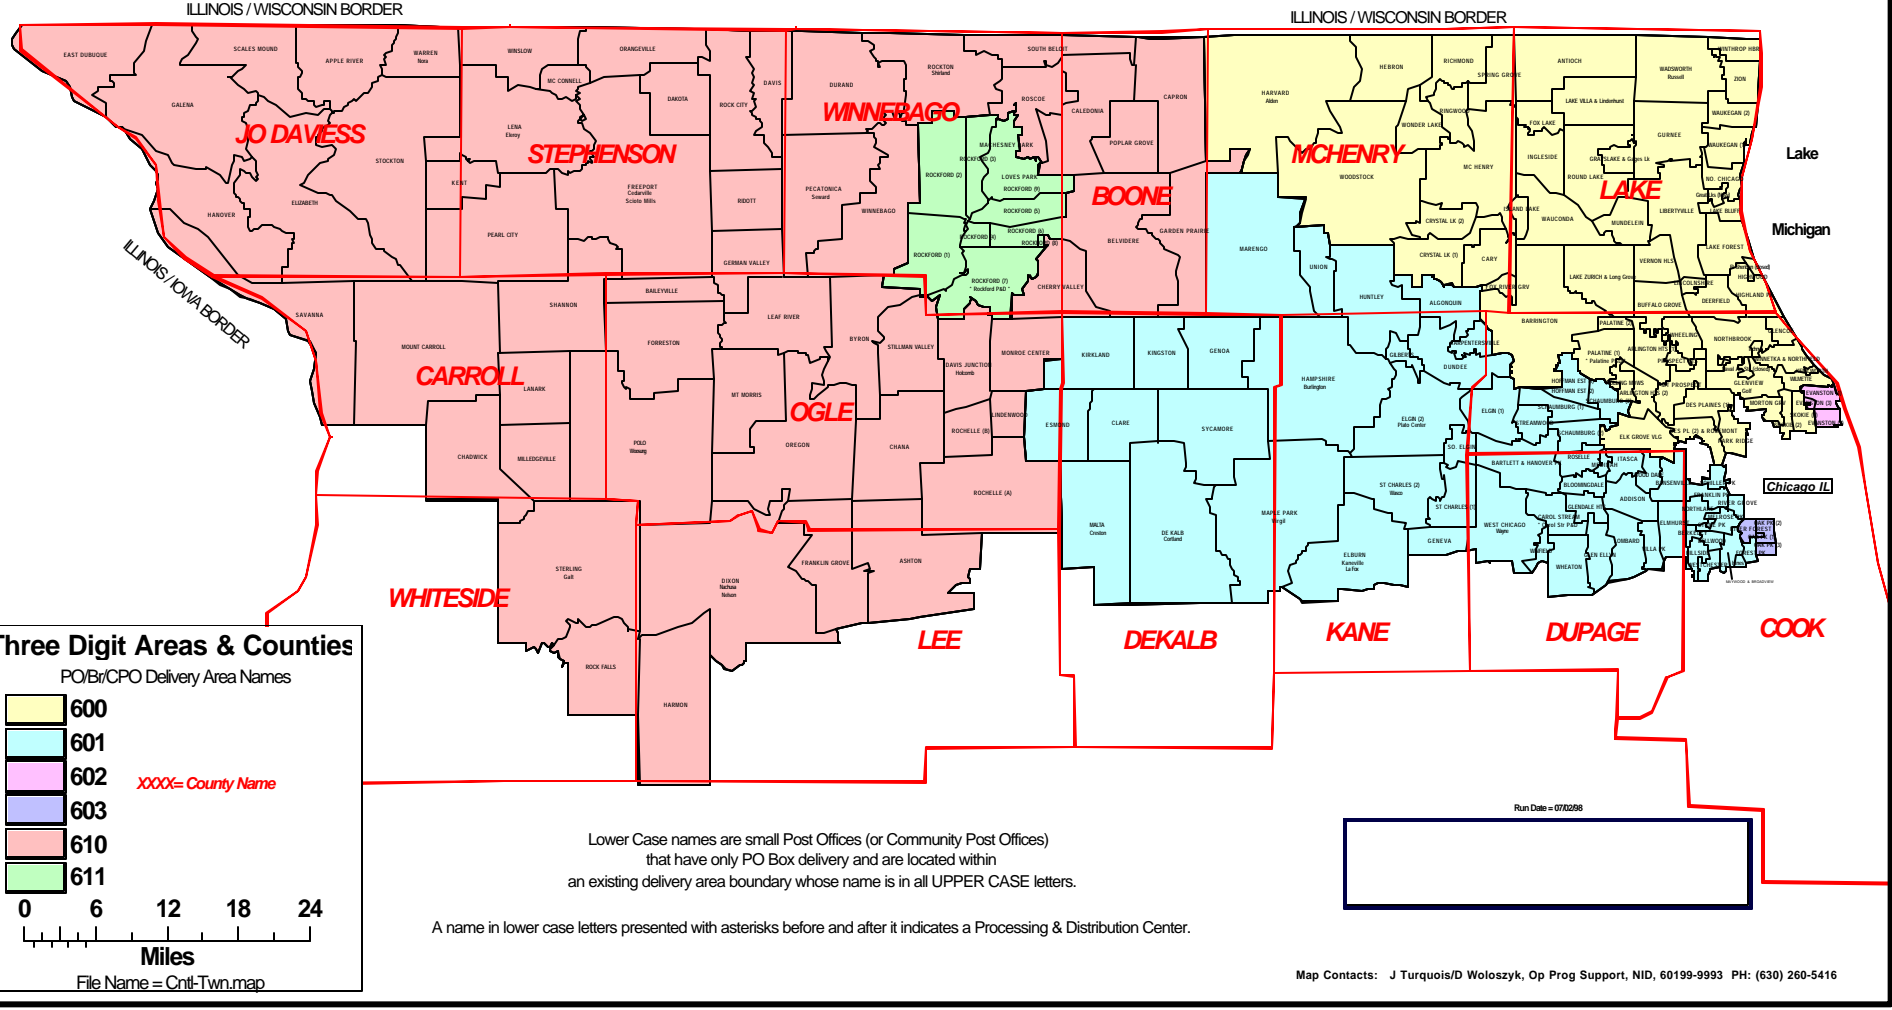

NORTHERN ILLINOIS DISTRICT

COMMENTS for map type #2:

This map was created using a “copy map” feature within the Maptitude program. If you zoom in, you will see that the postal names are readable, and they are readable if the map is printed. However, the program was unable to copy our postal logo ... and depending on the zoom level, portions of the map may not appear in proportion to the rest of the map. -- Jane Turquois, OPS, 630-260-5509 - July 11, 2002.